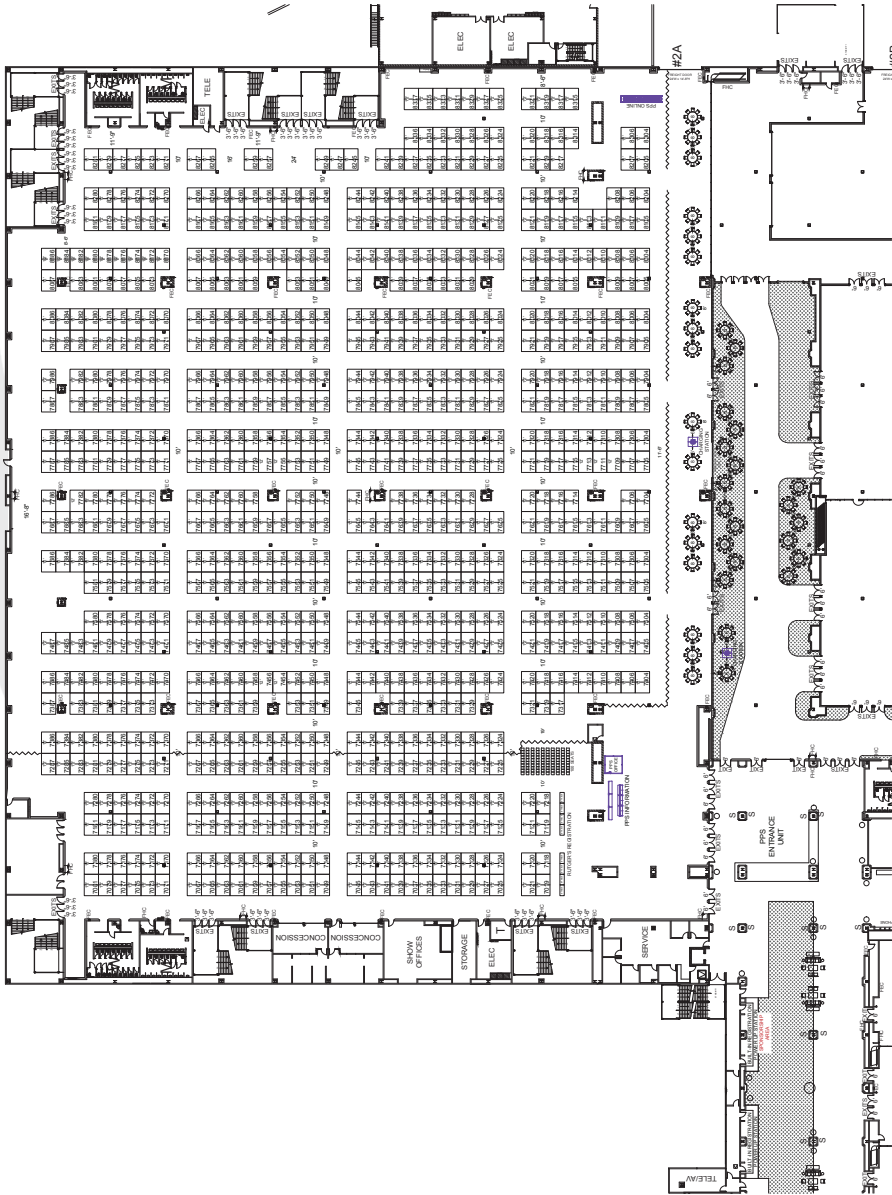

A decorative graphic at the top of the page features five silver, 3D-style stars of varying sizes and orientations, arranged in a diagonal line from the top left towards the top right. The stars have a metallic sheen and a slight shadow, giving them a three-dimensional appearance.

APPENDIX E

**Midyear Clinical
Meeting Personnel
Placement Service
Floor Plan Example**

ASHP Midyear Clinical Meeting & Exhibition

Source: CareerPharm.com. and <https://midyear.ashp.org/PPS>. Accessed August 29, 2019.